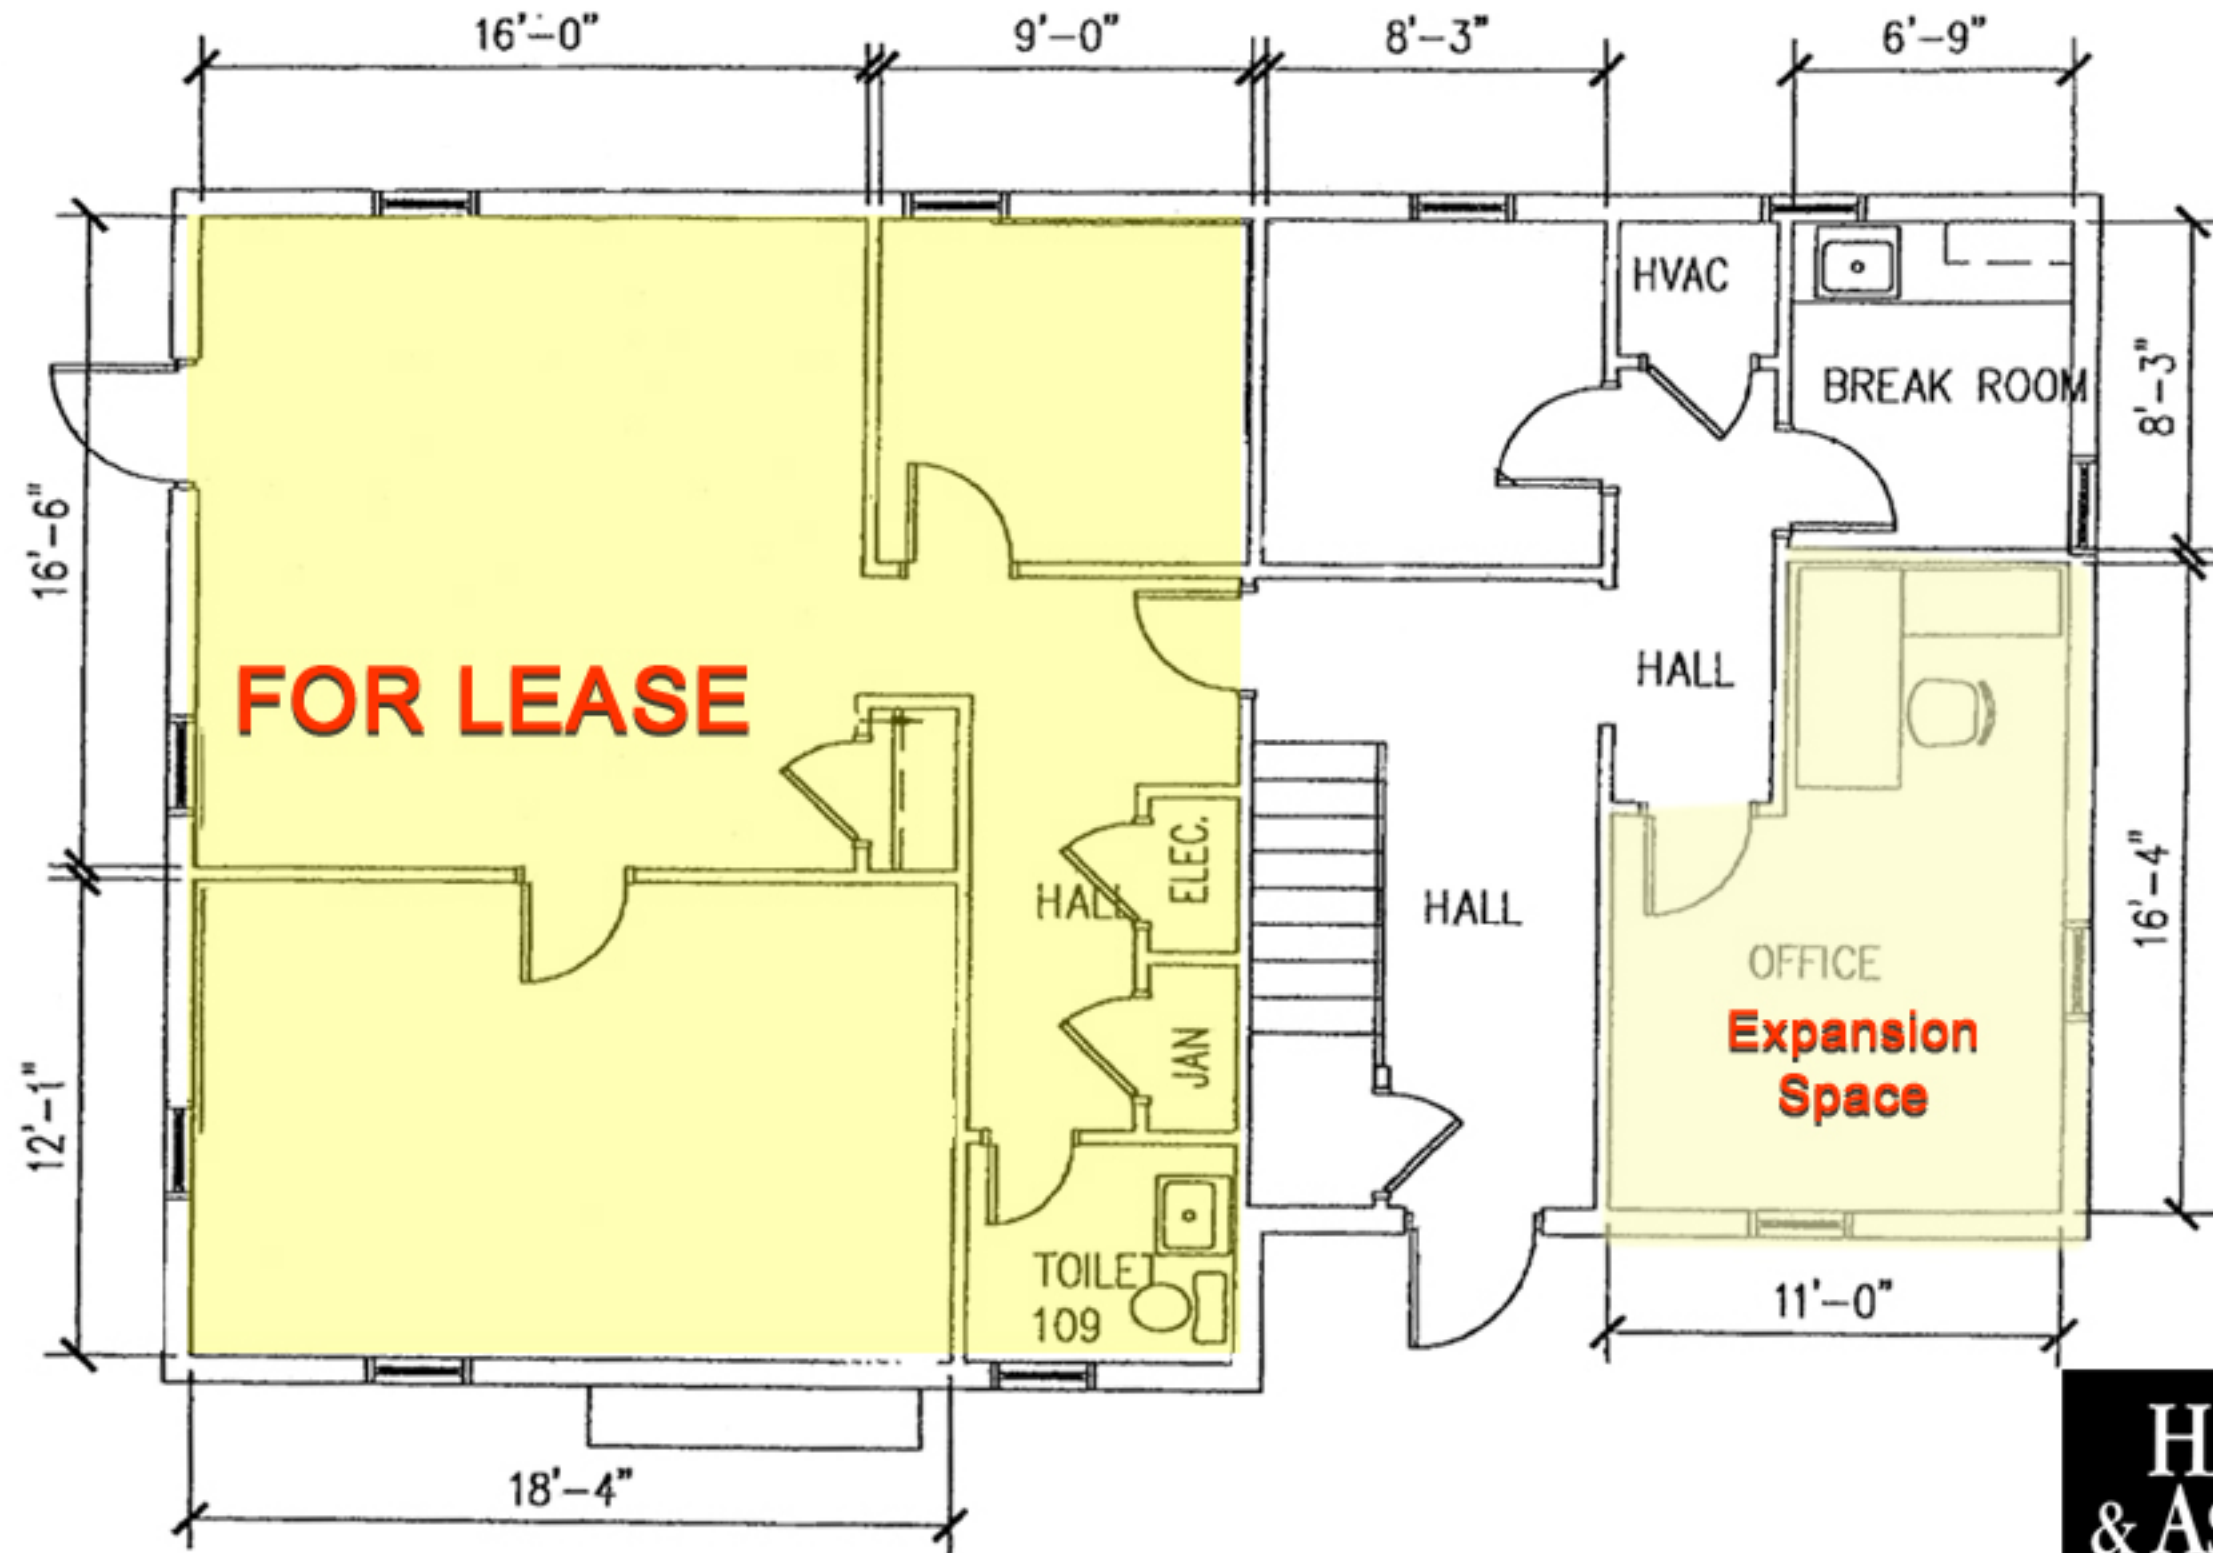

FOR LEASE

5006-B Monument Ave.
Richmond, VA 23230

**HARDING
& ASSOCIATES**
INCORPORATED